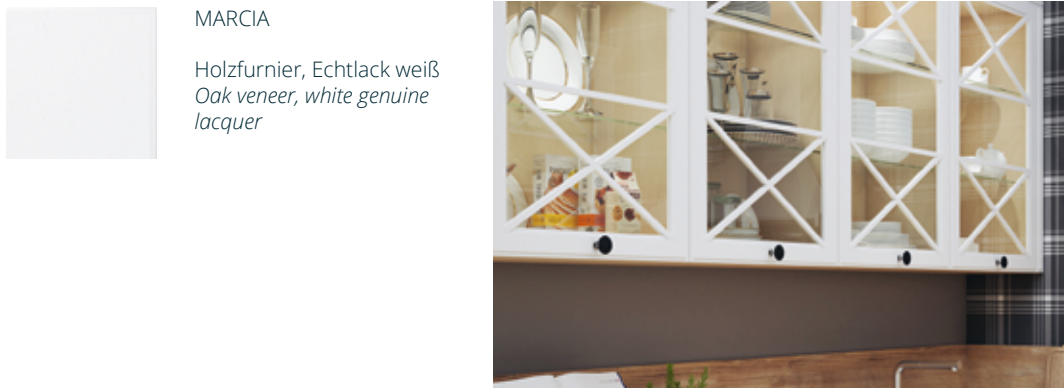

Eichenfurnier lackiert mit undurchsichtigem Lack in reiner Farbe, die Glasfronten lassen das Modell leichter wirken. Einfache Formen ermöglichen es, universell für jedes Interieur zu sein.

Oak veneer sheets, solid-coloured with opaque enamel, and glass front panels make the model visually lighter while plain and rational shapes allow it to blend universally in any interior.